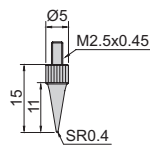

DIGITAL DEPTH GAGE

DATA
OUTPUT

2141-202A

Unit: mm

2141-201A

2141-202A

pointed tip

ball tip

extension rods

- Button function: on/off, zero, mm/inch, ABS, data preset, change measuring direction
- CR2032 battery, automatic power off
- Data output
- Stainless steel base
- Extension rods: 12.5mm(1pc), 25mm(1pc), 50mm(1pc), 75mm(1pc), 100mm(2pcs)
- Supplied with pointed tip and ball tip
- Optional accessory: data output system

Code	Range	Digital indicator stroke	Digital indicator resolution	Accuracy	Base
2141-201A	0-300mm/0-12"	12.7mm/0.5"	0.01mm/0.0005"	±0.02mm	63x17mm
2141-202A	0-300mm/0-12"	12.7mm/0.5"	0.01mm/0.0005"	±0.02mm	101.5x17mm