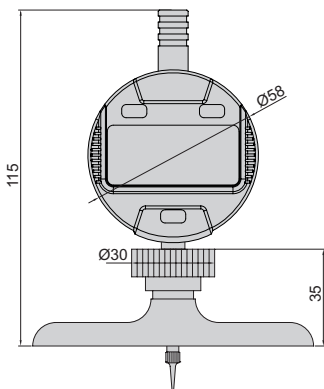

DIGITAL DEPTH GAGE

DATA
OUTPUT

2141-202A

Unit: mm

2141-201A

2141-202A

pointed tip

ball tip

extension rods

- Button function: on/off, zero, mm/inch, ABS, data preset, change measuring direction
- CR2032 battery, automatic power off
- Data output
- Stainless steel base
- Extension rods: 12.5mm(1pc), 25mm(1pc), 50mm(1pc), 75mm(1pc), 100mm(2pcs)
- Supplied with pointed tip and ball tip
- Optional accessory: data output system

Code	Range	Digital indicator stroke	Digital indicator resolution	Accuracy	Base
2141-201A	0-300mm/0-12"	12.7mm/0.5"	0.01mm/0.0005"	±0.02mm	63x17mm
2141-202A	0-300mm/0-12"	12.7mm/0.5"	0.01mm/0.0005"	±0.02mm	101.5x17mm