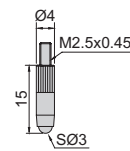

DIGITAL DEPTH GAGE

DATA
OUTPUT

2141-202A

Unit: mm

2141-201A

2141-202A

pointed tip

ball tip

extension rods

- Button function: on/off, zero, mm/inch, ABS, data preset, change measuring direction
- CR2032 battery, automatic power off
- Data output
- Stainless steel base
- Extension rods: 12.5mm(1pc), 25mm(1pc), 50mm(1pc), 75mm(1pc), 100mm(2pcs)
- Supplied with pointed tip and ball tip
- Optional accessory: data output system

Code	Range	Digital indicator stroke	Digital indicator resolution	Accuracy	Base
2141-201A	0-300mm/0-12"	12.7mm/0.5"	0.01mm/0.0005"	±0.02mm	63x17mm
2141-202A	0-300mm/0-12"	12.7mm/0.5"	0.01mm/0.0005"	±0.02mm	101.5x17mm