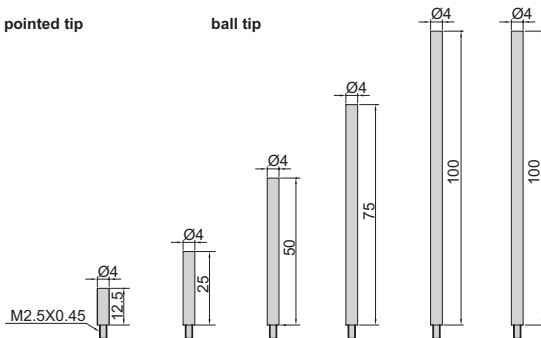

DIGITAL DEPTH GAGE

DATA
OUTPUT

2141-202A

Unit: mm

2141-201A

2141-202A

pointed tip

ball tip

extension rods

- Button function: on/off, zero, mm/inch, ABS, data preset, change measuring direction
- CR2032 battery, automatic power off
- Data output
- Stainless steel base
- Extension rods: 12.5mm(1pc), 25mm(1pc), 50mm(1pc), 75mm(1pc), 100mm(2pcs)
- Supplied with pointed tip and ball tip
- Optional accessory: data output system

Code	Range	Digital indicator stroke	Digital indicator resolution	Accuracy	Base
2141-201A	0-300mm/0-12"	12.7mm/0.5"	0.01mm/0.0005"	±0.02mm	63x17mm
2141-202A	0-300mm/0-12"	12.7mm/0.5"	0.01mm/0.0005"	±0.02mm	101.5x17mm