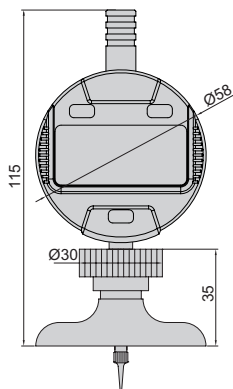

DIGITAL DEPTH GAGE

DATA
OUTPUT

2141-202A

Unit: mm

2141-201A

2141-202A

pointed tip

ball tip

extension rods

- Button function: on/off, zero, mm/inch, ABS, data preset, change measuring direction
- CR2032 battery, automatic power off
- Data output
- Stainless steel base
- Extension rods: 12.5mm(1pc), 25mm(1pc), 50mm(1pc), 75mm(1pc), 100mm(2pcs)
- Supplied with pointed tip and ball tip
- Optional accessory: data output system

Code	Range	Digital indicator stroke	Digital indicator resolution	Accuracy	Base
2141-201A	0-300mm/0-12"	12.7mm/0.5"	0.01mm/0.0005"	±0.02mm	63x17mm
2141-202A	0-300mm/0-12"	12.7mm/0.5"	0.01mm/0.0005"	±0.02mm	101.5x17mm